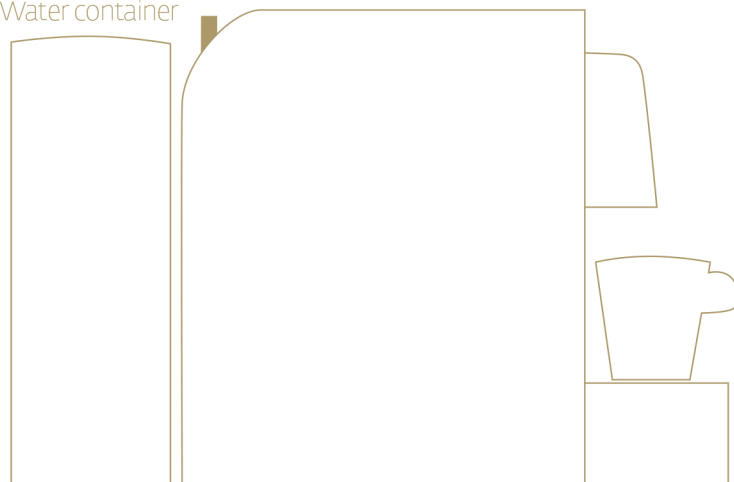

## COFFEE

- 1) Turn the Nespresso machine ON
- 2) Choose coffee capsule of your taste

Water container

- 3) Lift up the handle
- 4) Insert the capsule in the hole
- 5) Pull down the handle
- 6) Press the button for the wanted coffee cup size
- 7) Enjoy!